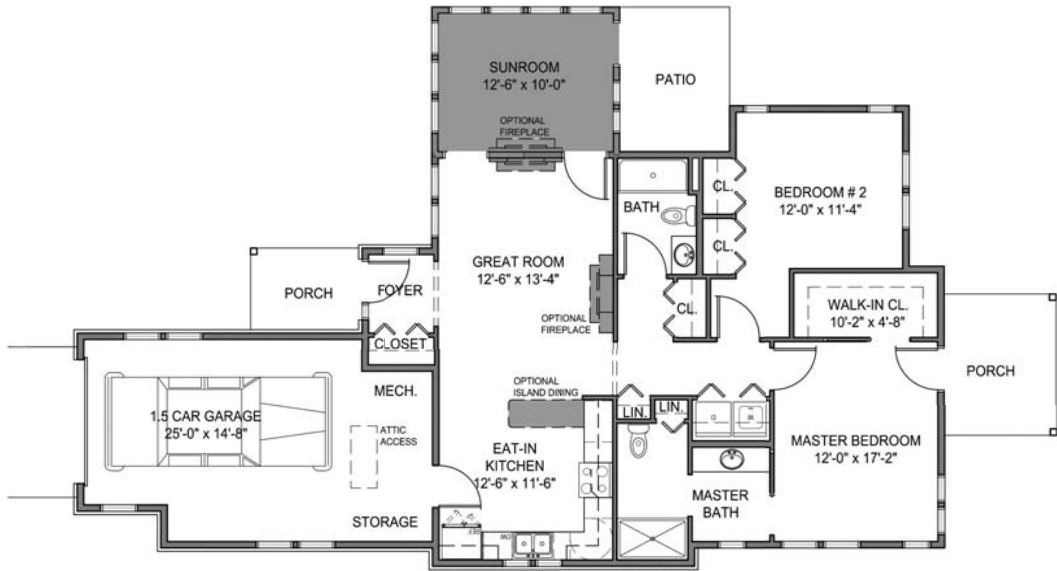

THE "CAPRI"

BASE PLAN

CONDITIONED SPACE	
Base Plan	1,156 GSF

GARAGE	
Base Garage	369 GSF

THE "CAPRI"

OPTIONS

CONDITIONED SPACE

Base Plan	1,156 GSF
Options	
Sunroom	+ 142 GSF
Island Dining	
Great Room Fireplace	
Sunroom Fireplace	
Total Conditioned	1,296 GSF

GARAGE

Base Garage	369 GSF
(No further options)	

THE "HERITAGE"

BASE PLAN

CONDITIONED SPACE

Base Plan 999 GSF

GARAGE

Base Garage 326 GSF

THE "HERITAGE"

OPTIONS

CONDITIONED SPACE

Base Plan	999 GSF
Options	
Sunroom	+ 113 GSF
Island Dining	
Total Conditioned	1,112 GSF

GARAGE

Base Garage	326 GSF
(No further options)	

THE "VENETIAN"

BASE PLAN