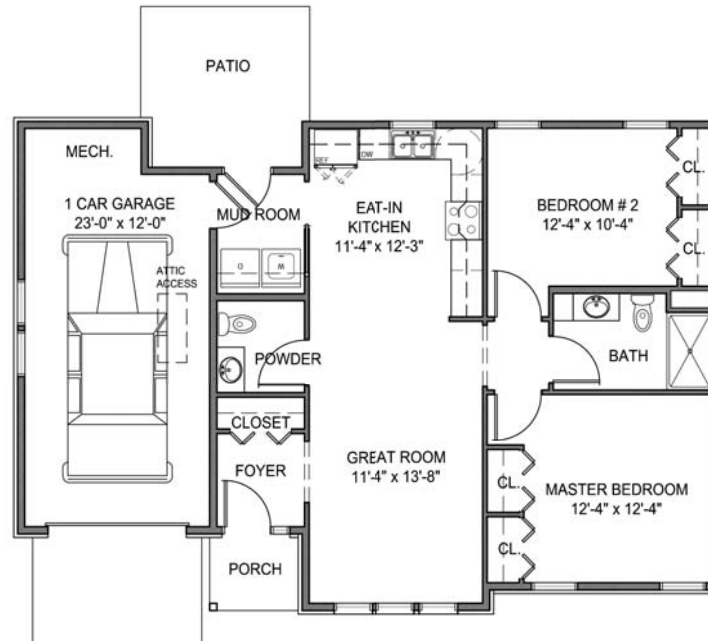

THE "CAPRI"

BASE PLAN

CONDITIONED SPACE	
Base Plan	1,156 GSF

GARAGE	
Base Garage	369 GSF

THE "CAPRI"

OPTIONS

CONDITIONED SPACE

Base Plan	1,156 GSF
Options	
Sunroom	+ 142 GSF
Island Dining	
Great Room Fireplace	
Sunroom Fireplace	
Total Conditioned	1,296 GSF

GARAGE

Base Garage	369 GSF
(No further options)	

THE "HERITAGE"

BASE PLAN

CONDITIONED SPACE

Base Plan 999 GSF

GARAGE

Base Garage 326 GSF

THE "HERITAGE"

OPTIONS

CONDITIONED SPACE

Base Plan	999 GSF
Options	
Sunroom	+ 113 GSF
Island Dining	
Total Conditioned	1,112 GSF

GARAGE

Base Garage	326 GSF
(No further options)	

THE "VENETIAN"

BASE PLAN