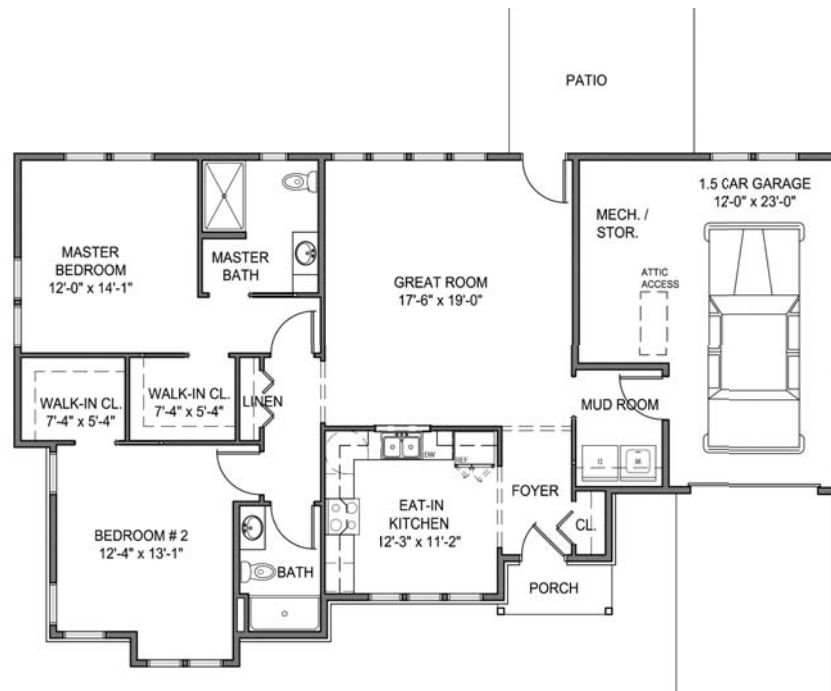

THE "CAPRI"

BASE PLAN

CONDITIONED SPACE	
Base Plan	1,156 GSF

GARAGE	
Base Garage	369 GSF

THE "CAPRI"

OPTIONS

CONDITIONED SPACE

Base Plan	1,156 GSF
Options	
Sunroom	+ 142 GSF
Island Dining	
Great Room Fireplace	
Sunroom Fireplace	
Total Conditioned	1,296 GSF

THE "HERITAGE"

OPTIONS

CONDITIONED SPACE

Base Plan	999 GSF
Options	
Sunroom	+ 113 GSF
Island Dining	
Total Conditioned	1,112 GSF

GARAGE

Base Garage	326 GSF
(No further options)	

THE "VENETIAN"

BASE PLAN

CONDITIONED SPACE

Base Plan 1,350 GSF

GARAGE

Base Garage 394 GSF

THE "VENETIAN"

OPTIONS

CONDITIONED SPACE

Base Plan	1,350 GSF
Options	
Sunroom	+ 137 GSF
Great Room Fireplace	
Sunroom Fireplace	
Total Conditioned	1,487 GSF