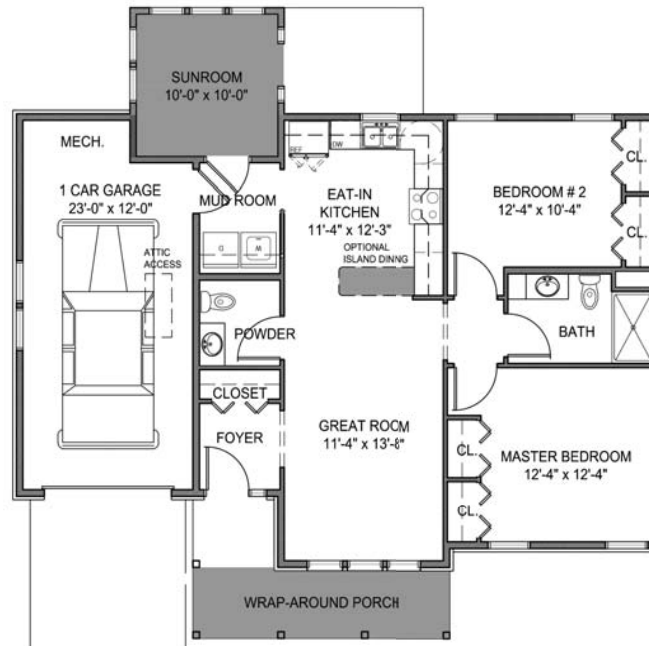

THE "CAPRI"

BASE PLAN

CONDITIONED SPACE	
Base Plan	1,156 GSF

GARAGE	
Base Garage	369 GSF

THE "CAPRI"

OPTIONS

CONDITIONED SPACE

Base Plan	1,156 GSF
Options	
Sunroom	+ 142 GSF
Island Dining	
Great Room Fireplace	
Sunroom Fireplace	
Total Conditioned	1,296 GSF

GARAGE

Base Garage	369 GSF
(No further options)	

THE "HERITAGE"

BASE PLAN

CONDITIONED SPACE

Base Plan 999 GSF

GARAGE

Base Garage 326 GSF

THE "HERITAGE"

OPTIONS

CONDITIONED SPACE

Base Plan	999 GSF
Options	
Sunroom	+ 113 GSF
Island Dining	
Total Conditioned	1,112 GSF

GARAGE

Base Garage	326 GSF
(No further options)	

THE "VENETIAN"

BASE PLAN

CONDITIONED SPACE

Base Plan 1,350 GSF

GARAGE

Base Garage 394 GSF

THE "VENETIAN"

OPTIONS

CONDITIONED SPACE

Base Plan	1,350 GSF
Options	
Sunroom	+ 137 GSF
Great Room Fireplace	
Sunroom Fireplace	
Total Conditioned	1,487 GSF